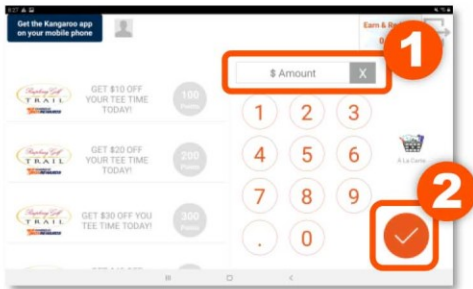

EARNING POINTS – MEMBERS

PLAYER STEPS:

ENTER MOBILE NUMBER

COURSE STEPS:

ENTER GREEN FEE AMOUNT (WHOLE DOLLARS ONLY)

TAP "CHECK" BUTTON

ENTER EMPLOYEE ID CODE "1 1 1 1"

TAP "OK"