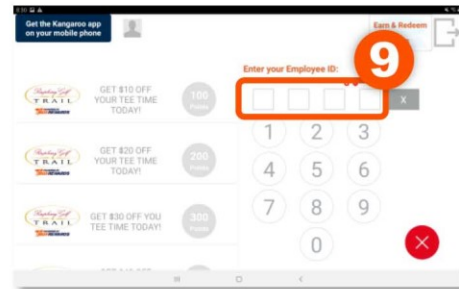

EARNING POINTS – MEMBERS

PLAYER STEPS:

ENTER MOBILE NUMBER

COURSE STEPS:

ENTER GREEN FEE AMOUNT (WHOLE DOLLARS ONLY)

TAP "CHECK" BUTTON

ENTER EMPLOYEE ID CODE "1 1 1 1"

TAP "OK"