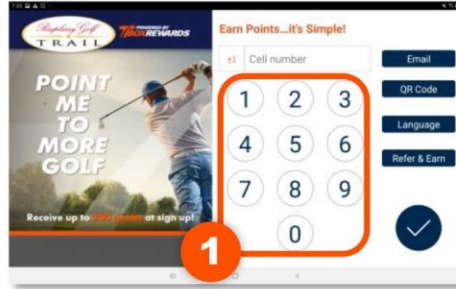

EARNING POINTS – MEMBERS

PLAYER STEPS:

ENTER MOBILE NUMBER

COURSE STEPS:

ENTER GREEN FEE AMOUNT (WHOLE DOLLARS ONLY)

TAP "CHECK" BUTTON

ENTER EMPLOYEE ID CODE "1 1 1 1"

TAP "OK"